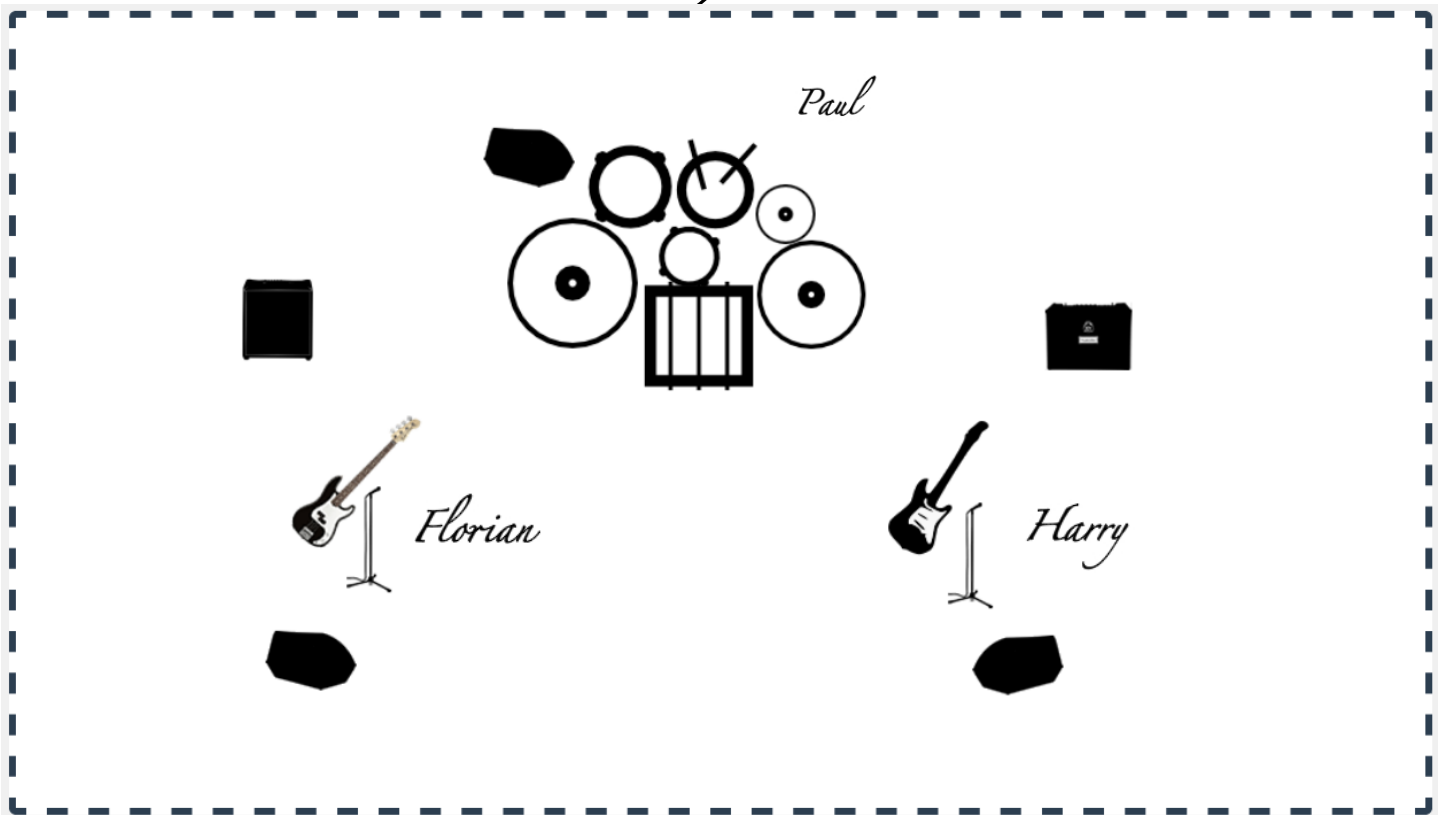

Continental Breakfast Techrider

Channels List

#	Instrument	Microphone	Effects (optional)	Artista
#1	Vocals	Shure SM58		Harry
#2	Vocals	Shure SM58		Florian
#3	Electric guitar	Shure SM57		Harry
#4	Bass	DI - Línea		Florian
#5	Bass Drum	Shure Beta52		Paul
#6	Snare Drum	Shure SM57		
#7	Hi-hat	Shure SM57		
#8	Tom	Sennheiser E604		
#9	Floor tom	Shure SM57		
#10	Ride	AKG C414		
#11	Crash	AKG C414		